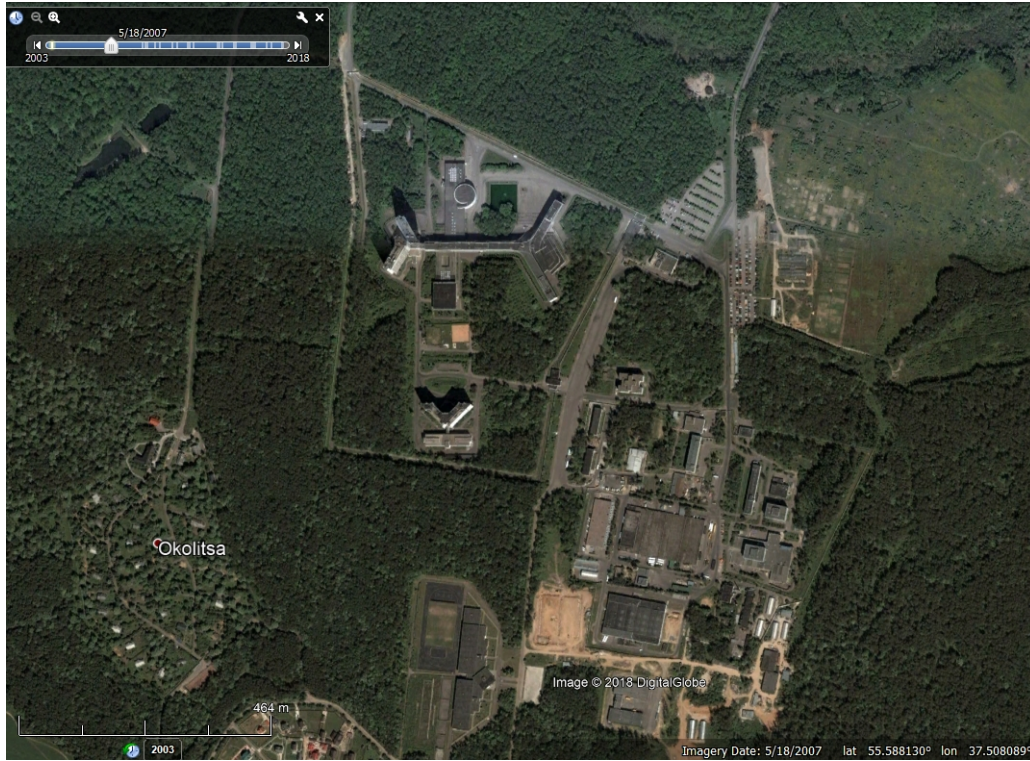

**Expansion of Foreign Intelligence Service HQ  
(SVR; Former KGB First Main Directorate)**

**Yasenevo, Moscow, Russia**

**55.584 N, 37.517 E**

**Between 2007 and 2018**

**Version of 2018-07-27**

**Overview 2007-05-18**